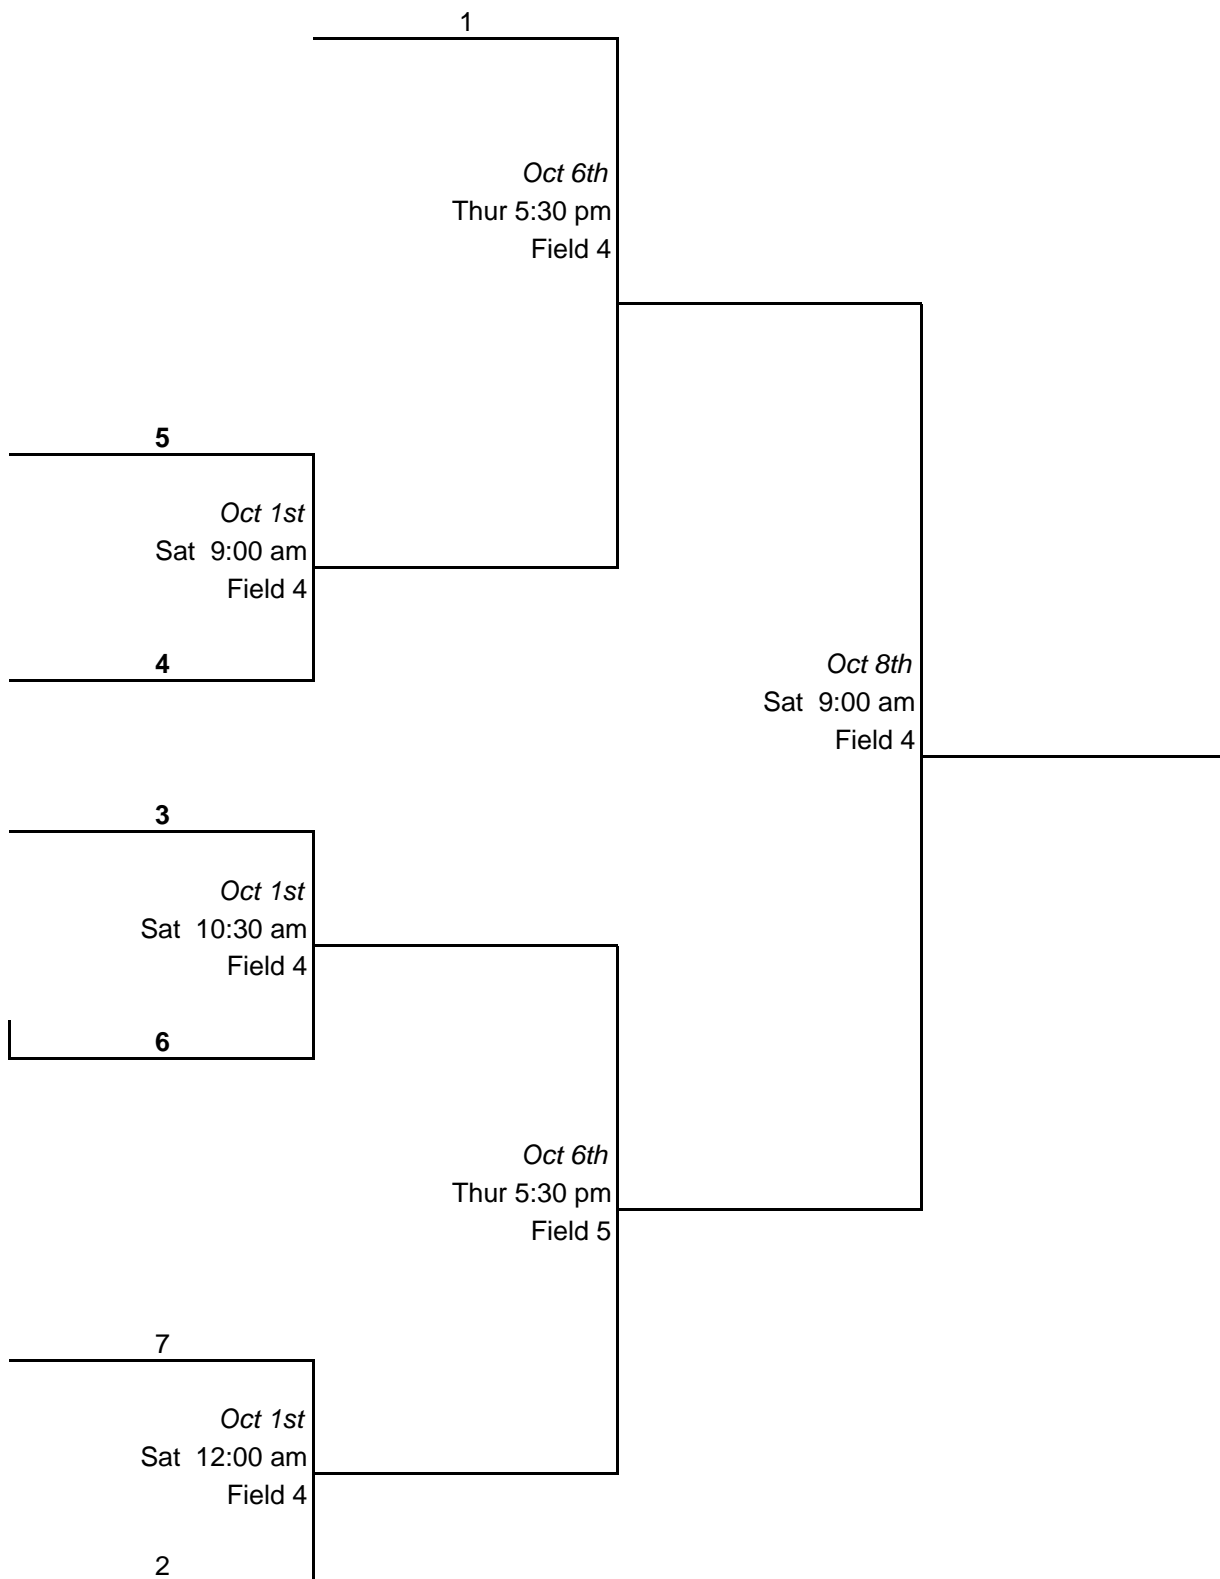

3rd Grade

Concord Youth Soccer
M03
Schedule

Game	Date	Day	Time	Home Team	Visitors	Field
256	09/22/2011	Thu	6:00 P.M.	All Star Lawn & Landscape	KampCo Steel Products	Field # 4
257	09/22/2011	Thu	6:00 P.M.	Forest River	Merrill Lynch	Field # 5
259	09/24/2011	Sat	8:00 A.M.	L.E. Johnson Products	Kabri Products	Field # 4